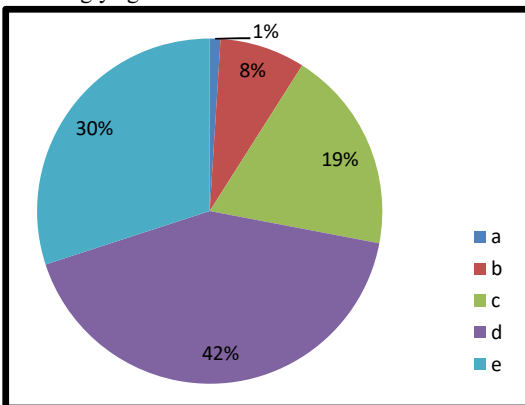

### 4. Students' requests are handled properly by the College

- a. Strongly disagree b. Disagree  
c. Neutral d. Agree  
e. Strongly agree

**5. The College teaching is useful for improving knowledge**

- a. Strongly disagree b. Disagree  
c. Neutral d. Agree  
e. Strongly agree

**6. The College teaching has social relevance**

- a. Strongly disagree b. Disagree  
c. Neutral d. Agree  
e. Strongly agree

**7. The College imparts adequate technical education**

- a. Strongly disagree b. Disagree  
c. Neutral d. Agree  
e. Strongly agree

**8. The Career Guidance Cell of the College brings job opportunities**

- a. Strongly disagree b. Disagree  
c. Neutral d. Agree  
e. Strongly agree

s

**9. Opinion of parents of Alumnae are given due importance**