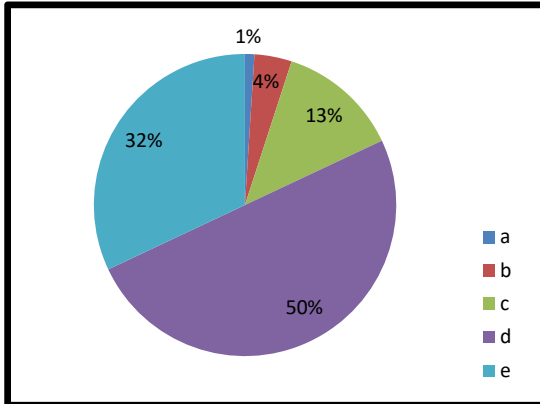

## Kalaignar Karunanidhi Government Arts College for Women (A)

Re-Accredited by NAAC with B++ Grade, Affiliated to Bharathidasan University

Pudukkottai – 622 001, Tamil Nadu, India.

**PARENTS FEEDBACK FOR THE INSTITUTIONAL PERFORMANCE (2021-22)**

### 2. College integrates the activities related to students' development

- a. Strongly disagree b. Disagree  
c. Neutral d. Agree  
e. Strongly agree