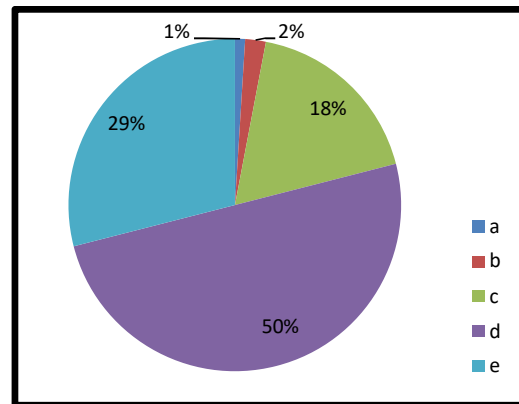

## Kalaignar Karunanidhi Government Arts College for Women (A)

Re-Accredited by NAAC with B++ Grade, Affiliated to Bharathidasan University

Pudukkottai – 622 001, Tamil Nadu, India.

**PARENTS FEEDBACK FOR THE INSTITUTIONAL PERFORMANCE (2021-22)**

### 2. College integrates the activities related to students' development

- a. Strongly disagree b. Disagree  
c. Neutral d. Agree  
e. Strongly agree